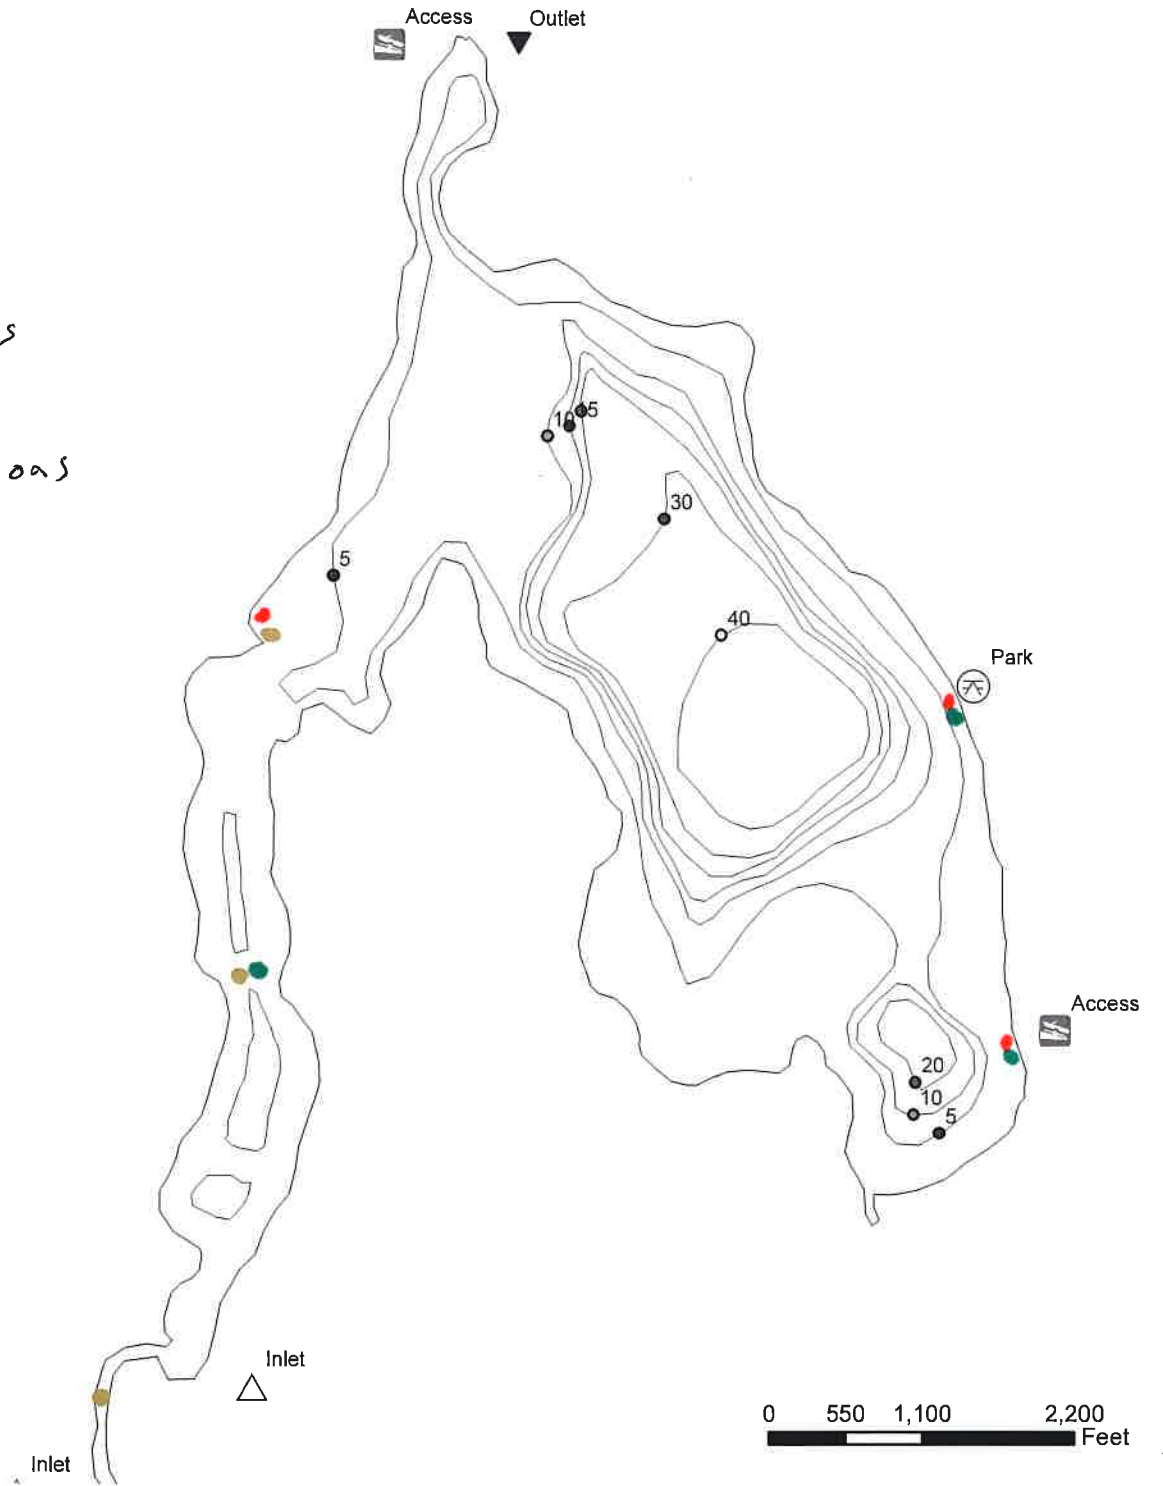

- 8/3/21 Sampling locations
- 8/13/21 Sampling locations
- 8/19/21 Sampling locations

Palmer Lake
Surface Acres: 511
County: St Joseph
Township: Colon Twp
T6S, R9W, Secs 11, 13, 14, 23, 24

0 550 1,100 2,200
Feet